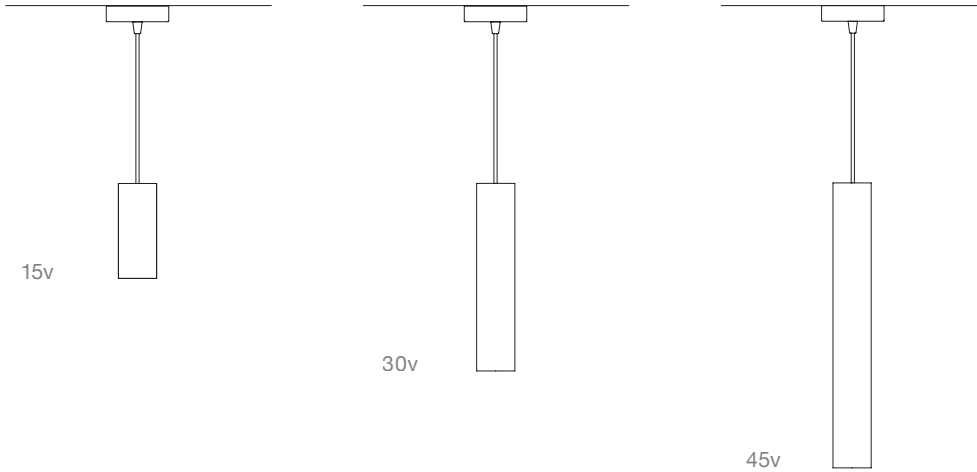

roest®

Vertical Pendant

SPECIFICATION CODE

Example: QTY 2 ROEST - GP2002-N-16-

Qty. **ROEST** - **GP200** ① - ② - ③ - ④

For each number, make one selection and enter into the corresponding box above. *Indicates modification with additional lead time and/or costs

① **SIZE**

- ☐ 0 15v | 6"
- ☐ 1 30v | 11.75"
- ☐ 2 45v | 17.75"

② **MATERIAL**

- ☐ N
- ☐ Z
- ☐ AZ
- ☐ C

③ **CORD LENGTH**

- ☐ STD 6.5 ft
- ☐ EXT 16 ft

④ **LAMPING**

- ☐ GU10 GU10 Socket
  Max 10W LED, GU10, 120V
- ☐ INT Integrated LED*
  12W COB LED, 0-10v dimming to 1%
  80CRI, 120-277V, 2700K