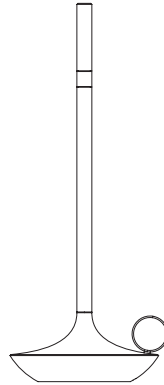

	North America	Europe
Light Source	1W LED	1W LED
Color Temperature	2600K	2600K
Cord	USB-C	USB-C
Battery	Rechargeable Lithium	Rechargeable Lithium
Battery Life	12-150 hours dependent on setting	12-150 hours dependent on setting
Battery Charge Time	2A Current: 1.5 hrs, 3A Current: 3 hrs	2A Current: 1.5 hrs, 3A Current: 3 hrs
Material	Plated Aluminum, Acrylic	Plated Aluminum, Acrylic
Size	Ø 4.7, H 10.2 (in)	Ø 12, H 26 (cm)
Weight	0.6lbs	0,27kg
Modes	Touch: (H) high, (M) medium, (L) low, (P) pulse	Touch: (H) high, (M) medium, (L) low, (P) pulse
Country of origin	PRC	PRC
Certification	-	CE

For use in a dry location. Do not use aggressive detergent to clean.

**Designed in Seattle,
Washington, USA.**

Custom cords and canopies are available. Contact our offices for more information.

Wick

Portable Table Lamp

TABLE LAMP

SPECIFICATION CODE

Example: QTY 2 WICK - GP2043-G

Qty.

WICK - GP2043 -

①

For each number, make one selection and enter into the corresponding box above. *Indicates modification with additional lead time and/or costs